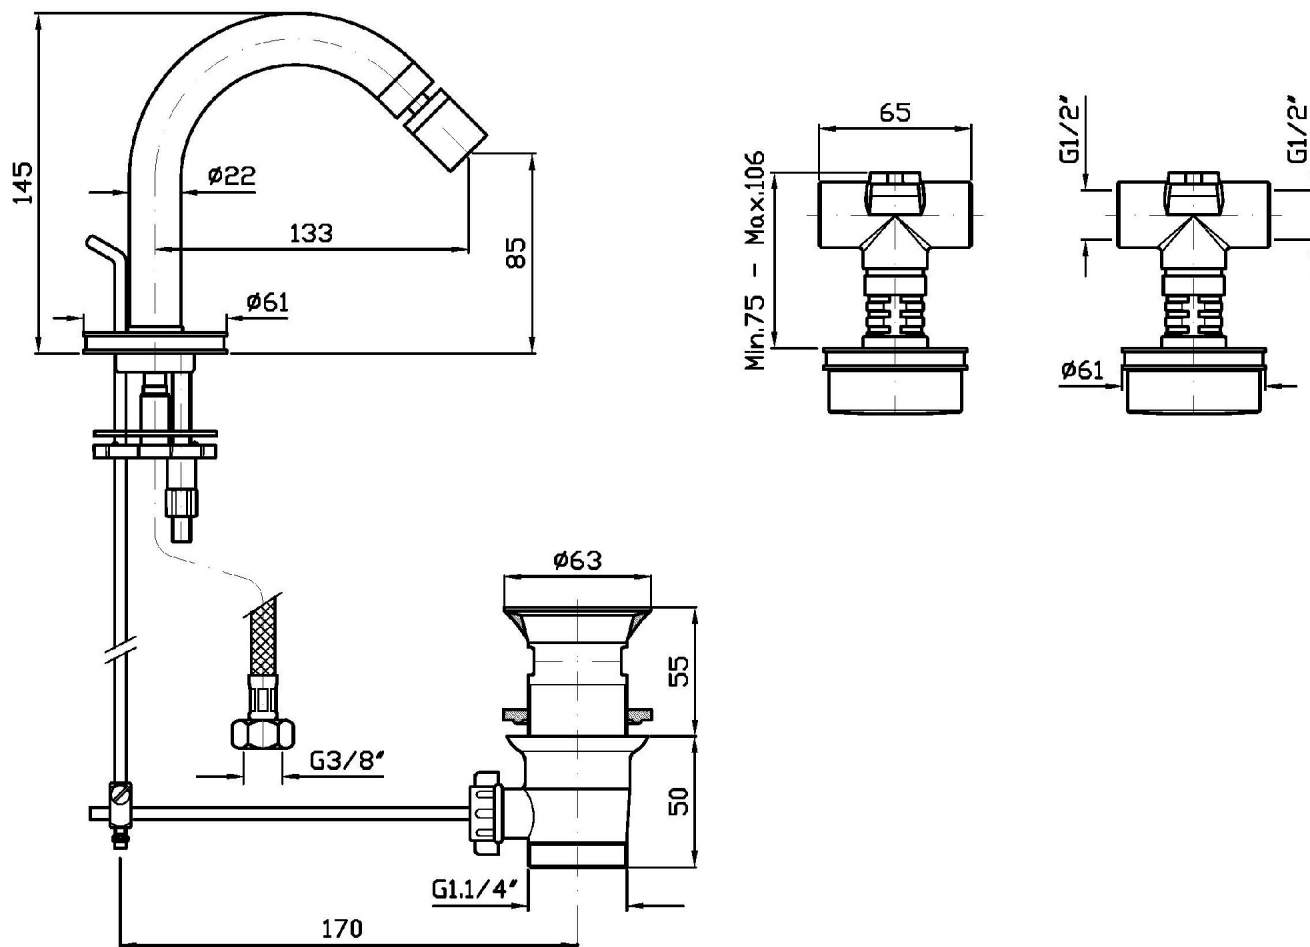

Built-in bidet mixer with deck-mounted spout, pop-up 1 1/4" waste.

R99503

Parte incasso. / Built-in part.

Finiture / Finishes

	CN		CC		CW		CR		CL		CV		C8C8
Cromo + Nero / Chrome + Black		Cromo + Cromo / Chrome + Chrome		Cromo + Bianco / Chrome + White		Cromo + Rosso / Chrome + Red		Cromo + Blu / Chrome + Blue		Cromo + Verde / Chrome + Green		Nickel Lucido / Polished Nickel	
	C8W		C8N		C8R		C8L		C8V				
Nickel Lucido + Bianco / Polished Nickel + White		Nickel Lucido + Nero / Polished Nickel + Black		Nickel Lucido + Rosso / Polished Nickel + Red		Nickel Lucido + Blu / Polished Nickel + Blue		Nickel Lucido + Verde / Polished Nickel + Green					

SAVOIR

ZSV751.CN Disegno Complessivo / Overall Drawing

SAVOIR

ZSV751.CN Esplosi / Exploded

SAVOIR

ZSV751.CN Portate / Flowrates (lt/min)

PRESSIONE PRESSURE	1 BAR	2 BAR	3 BAR	4 BAR	5 BAR
P1 BIDET BIDET	5,1	7,4	9,1	10,6	11,9
P2					
P3					
P4					
P5					

SAVOIR

ZSV751.CN Pesì e Misure / Weights and Sizes

Peso (Kg) Weight (lb)	2,96 (Kg)	6,525616 (lb)
Volume (dc3) - (in3)	11,01 (dc3)	0,000672 (in3)
h (mm) - (in)	90 (mm)	3,543309 (in)
L1 (mm) - (in)	335 (mm)	13,1889835 (in)
L2 (mm) - (in)	365 (mm)	14,3700865 (in)